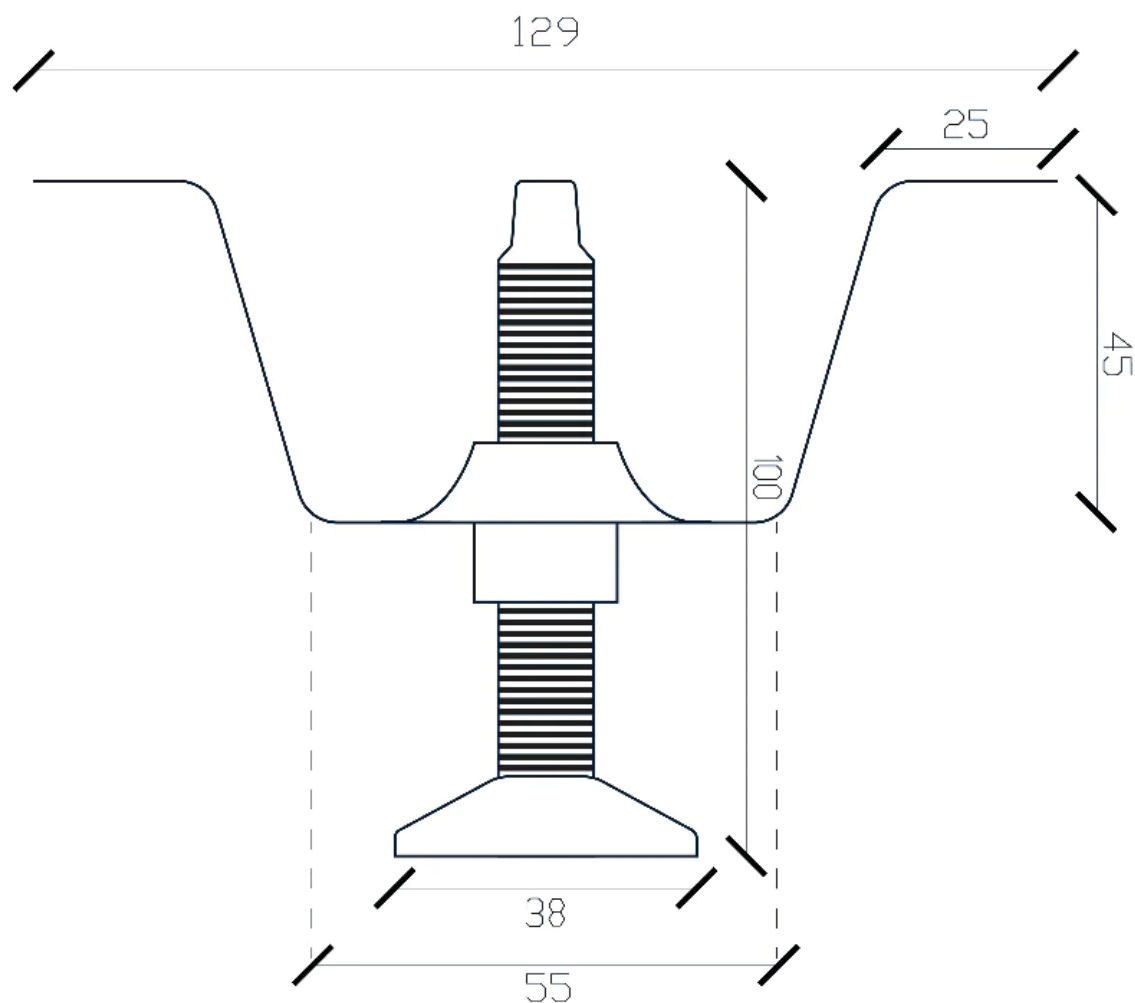

Included Omnitub® Feet Kit (Non Seated Tubs)

EVERY NON SEATED OMNITUB COMES WITH A FEET KIT TO USE IN YOUR INSTALLATION IF YOU WISH. IT'S OPTIONAL. YOU DON'T HAVE TO USE THEM.

YOU DO NOT NEED TO ADD THESE TO AN ORDER, THEY'RE SHIPPED WITH YOUR ORDER.