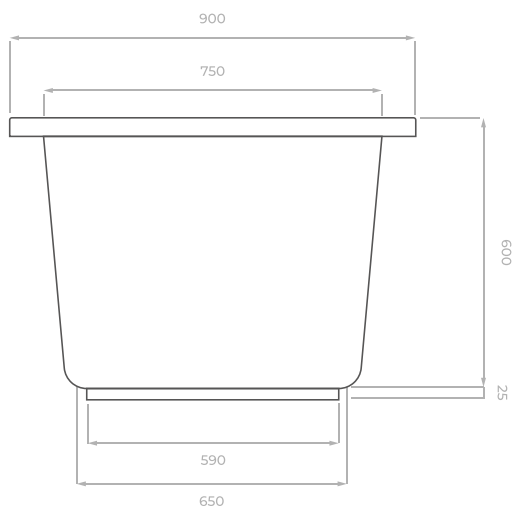

TECHNICAL DATASHEET

Omnitub Deluxe Extra

1900 x 900 mm

Dimensions are shown in millimetres.

KEY INFORMATION

Installed length	1900 mm
Installed width	900 mm
Dry weight	39.95 kg
Number of feet	8
Water capacity	616 litres
Warranty	30 years
Minimum door width	630 mm
Interior and topside finish	Resin GRP Polished
Exterior finish	Fibreglass