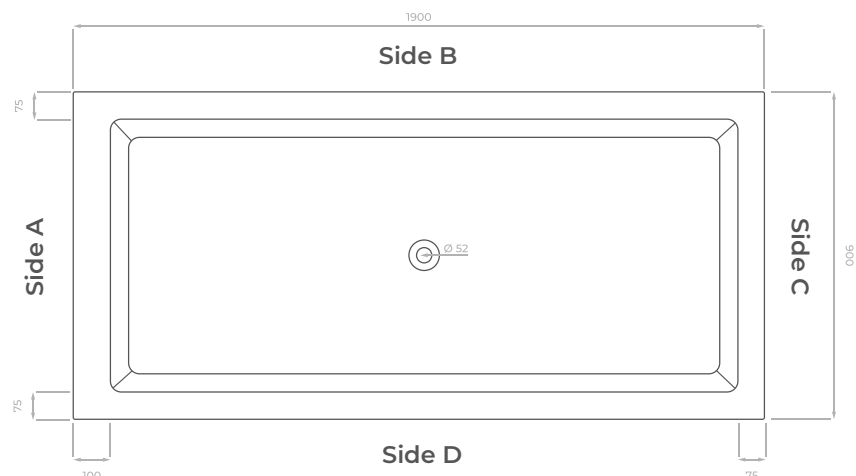

TECHNICAL DATASHEET

Omnitub Deluxe Extra

1900 x 900 mm

Dimensions are shown in millimetres.

KEY INFORMATION

Installed length	1900 mm
Installed width	900 mm
Dry weight	39.95 kg
Number of feet	8
Water capacity	616 litres
Warranty	30 years
Minimum door width	630 mm
Interior and topside finish	Resin GRP Polished
Exterior finish	Fibreglass