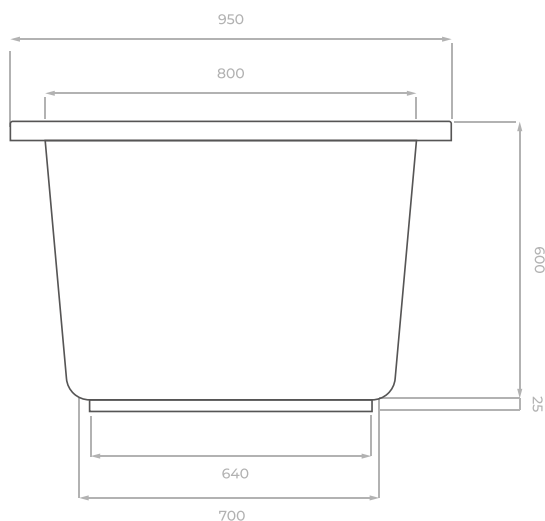

TECHNICAL DATASHEET

Omnitub Deluxe Extreme

1750 x 950 mm

Dimensions are shown in millimetres.

KEY INFORMATION

Installed length	1750 mm
Installed width	950 mm
Dry weight	35.95 kg
Number of feet	6
Water capacity	600 litres
Warranty	30 years
Minimum door width	630 mm
Interior and topside finish	Resin GRP Polished
Exterior finish	Fibreglass