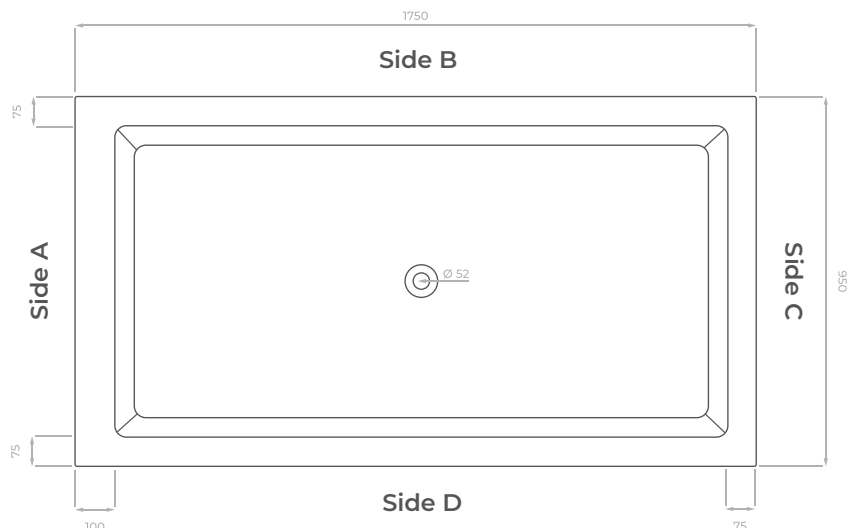

TECHNICAL DATASHEET

Omnitub Deluxe Extreme

1750 x 950 mm

Dimensions are shown in millimetres.

KEY INFORMATION

Installed length	1750 mm
Installed width	950 mm
Dry weight	35.95 kg
Number of feet	6
Water capacity	600 litres
Warranty	30 years
Minimum door width	630 mm
Interior and topside finish	Resin GRP Polished
Exterior finish	Fibreglass