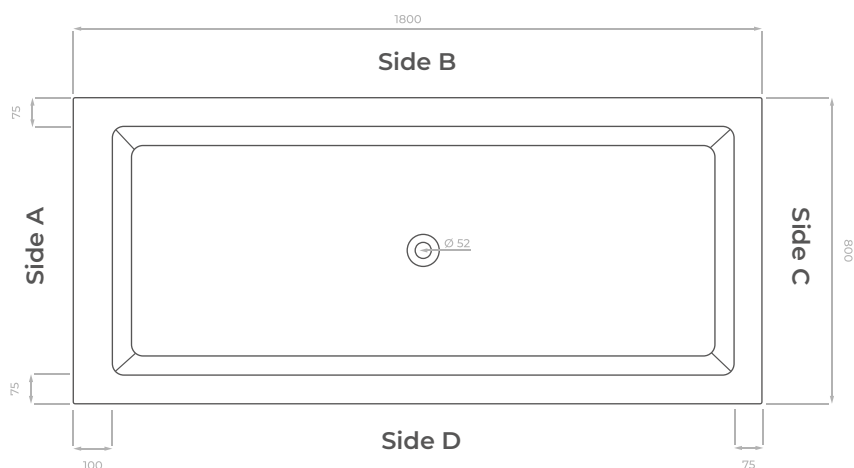

TECHNICAL DATASHEET

Omnitub Deluxe Plus

1800 x 800 mm

Dimensions are shown in millimetres.

KEY INFORMATION

Installed length	1800 mm
Installed width	800 mm
Dry weight	35.95 kg
Number of feet	8
Water capacity	496 litres
Warranty	30 years
Minimum door width	630 mm
Interior and topside finish	Resin GRP Polished
Exterior finish	Fibreglass