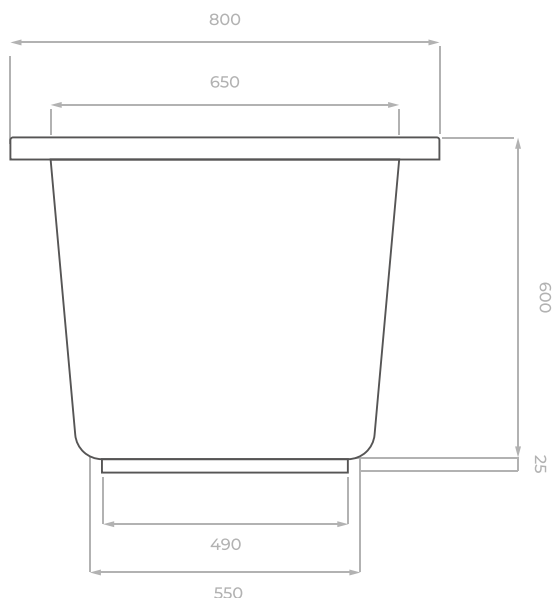

TECHNICAL DATASHEET

Omnitub Deluxe Plus

1800 x 800 mm

Dimensions are shown in millimetres.

KEY INFORMATION

Installed length	1800 mm
Installed width	800 mm
Dry weight	35.95 kg
Number of feet	8
Water capacity	496 litres
Warranty	30 years
Minimum door width	630 mm
Interior and topside finish	Resin GRP Polished
Exterior finish	Fibreglass