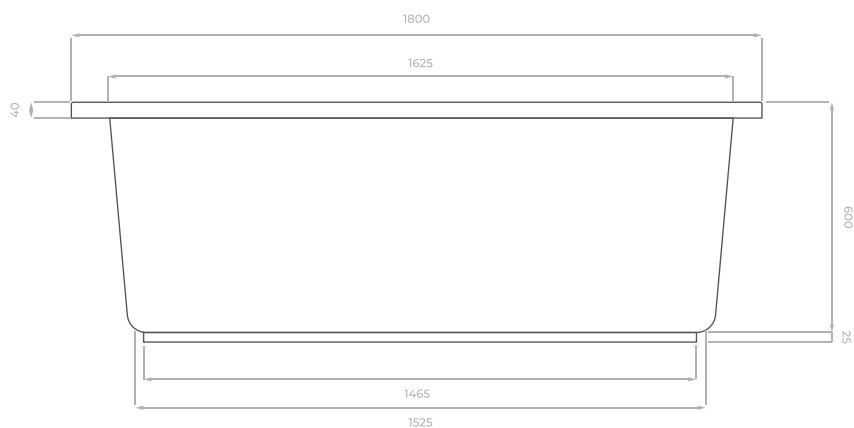

TECHNICAL DATASHEET

Omnitub Deluxe Plus

1800 x 800 mm

Dimensions are shown in millimetres.

KEY INFORMATION

Installed length	1800 mm
Installed width	800 mm
Dry weight	35.95 kg
Number of feet	8
Water capacity	496 litres
Warranty	30 years
Minimum door width	630 mm
Interior and topside finish	Resin GRP Polished
Exterior finish	Fibreglass