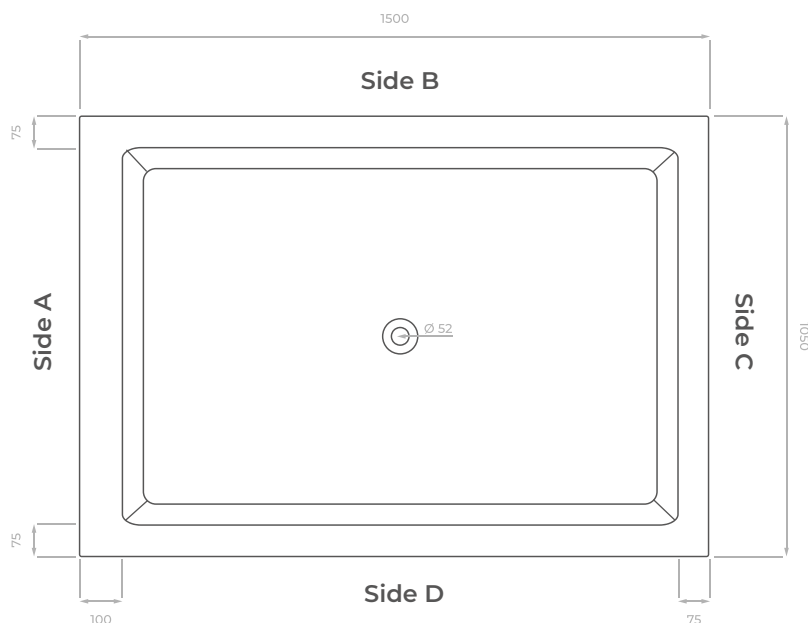

TECHNICAL DATASHEET

Omnitub Duo Extra

1500 x 1050 mm

Dimensions are shown in millimetres.

KEY INFORMATION

Installed length	1500 mm
Installed width	1050 mm
Dry weight	36,90 kg
Number of feet	6
Water capacity	569 litres
Warranty	30 years
Minimum door width	630 mm
Interior and topside finish	Resin GRP Polished
Exterior finish	Fibreglass