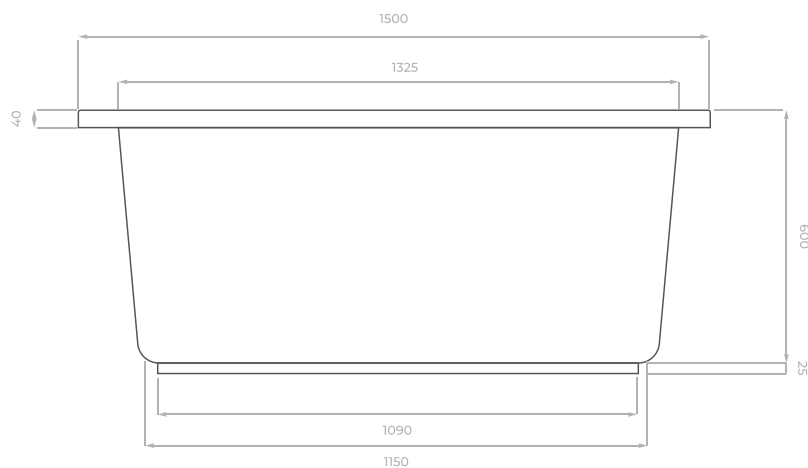

TECHNICAL DATASHEET

Omnitub Duo Extra

1500 x 1050 mm

Dimensions are shown in millimetres.

KEY INFORMATION

Installed length	1500 mm
Installed width	1050 mm
Dry weight	36,90 kg
Number of feet	6
Water capacity	569 litres
Warranty	30 years
Minimum door width	630 mm
Interior and topside finish	Resin GRP Polished
Exterior finish	Fibreglass