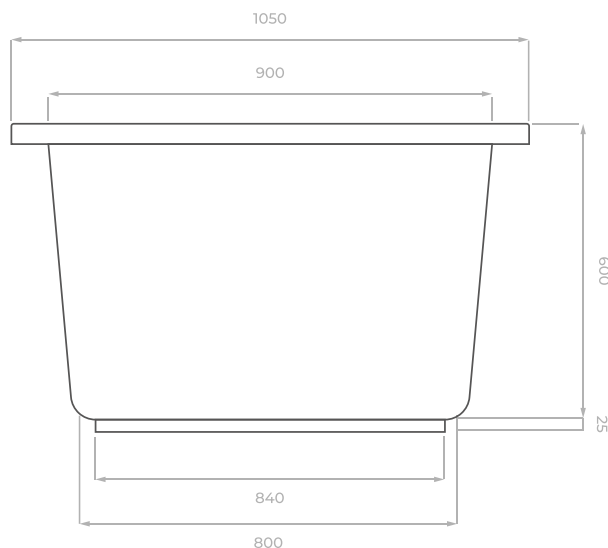

TECHNICAL DATASHEET

Omnitub Duo Extra

1500 x 1050 mm

Dimensions are shown in millimetres.

KEY INFORMATION

Installed length	1500 mm
Installed width	1050 mm
Dry weight	36,90 kg
Number of feet	6
Water capacity	569 litres
Warranty	30 years
Minimum door width	630 mm
Interior and topside finish	Resin GRP Polished
Exterior finish	Fibreglass