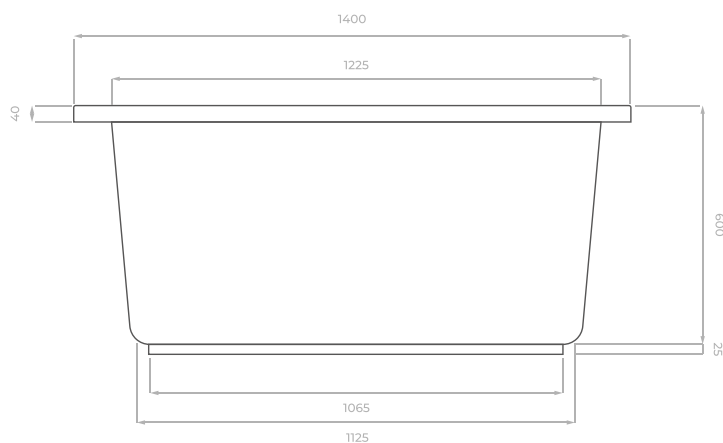

TECHNICAL DATASHEET

Omnitub Duo Extreme

1400 x 1400 mm

KEY INFORMATION

Installed length	1400 mm
Installed width	1400 mm
Dry weight	50.80 kg
Number of feet	8
Water capacity	740 litres
Warranty	30 years
Minimum door width	630 mm
Interior and topside finish	Resin GRP Polished
Exterior finish	Fibreglass

Dimensions are shown in millimetres.

Notes

Our guarantee is subject to the product having been installed, used and maintained in accordance with our instructions. The guarantee applies to the original purchaser and is nontransferable. We recommend that this product is installed by a professional bathroom installer or fitter.