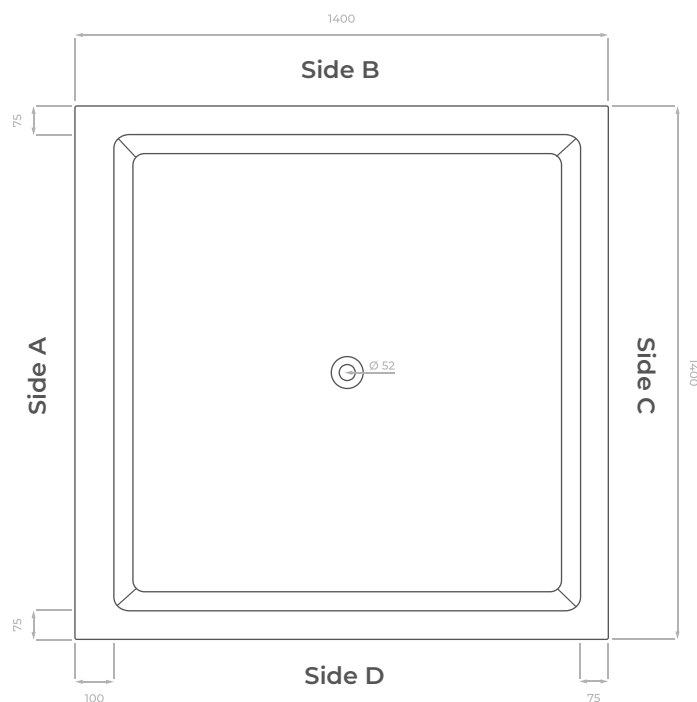

TECHNICAL DATASHEET

Omnitub Duo Extreme

1400 x 1400 mm

KEY INFORMATION

Installed length	1400 mm
Installed width	1400 mm
Dry weight	50.80 kg
Number of feet	8
Water capacity	740 litres
Warranty	30 years
Minimum door width	630 mm
Interior and topside finish	Resin GRP Polished
Exterior finish	Fibreglass

Dimensions are shown in millimetres.

Notes

Our guarantee is subject to the product having been installed, used and maintained in accordance with our instructions. The guarantee applies to the original purchaser and is nontransferable. We recommend that this product is installed by a professional bathroom installer or fitter.