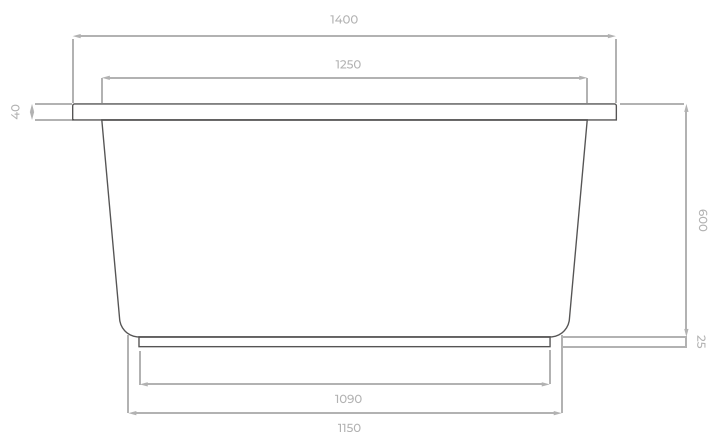

TECHNICAL DATASHEET

Omnitub Duo Extreme

1400 x 1400 mm

KEY INFORMATION

Installed length	1400 mm
Installed width	1400 mm
Dry weight	50.80 kg
Number of feet	8
Water capacity	740 litres
Warranty	30 years
Minimum door width	630 mm
Interior and topside finish	Resin GRP Polished
Exterior finish	Fibreglass

Dimensions are shown in millimetres.

Notes

Our guarantee is subject to the product having been installed, used and maintained in accordance with our instructions. The guarantee applies to the original purchaser and is nontransferable. We recommend that this product is installed by a professional bathroom installer or fitter.