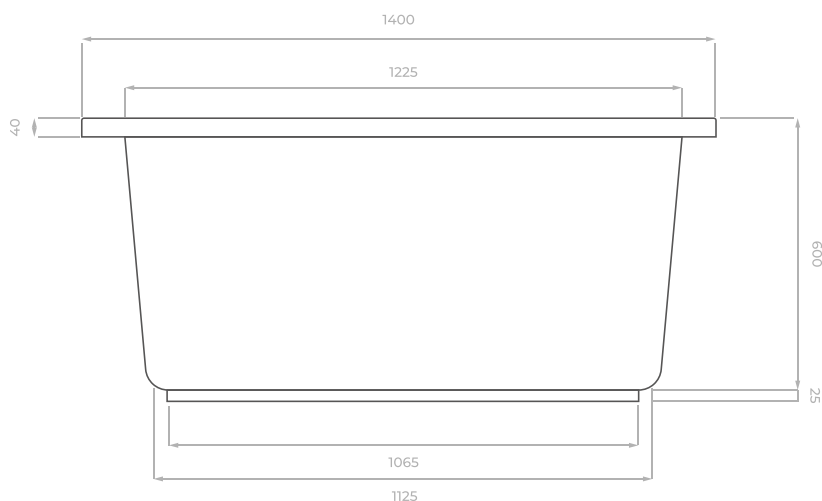

TECHNICAL DATASHEET

Omnitub Duo Flow

1400 x 1200 mm

KEY INFORMATION

Installed length	1400 mm
Installed width	1200 mm
Dry weight	47.85 kg
Number of feet	8
Water capacity	617 litres
Warranty	30 years
Minimum door width	630 mm
Interior and topside finish	Resin GRP Polished
Exterior finish	Fibreglass

Dimensions are shown in millimetres.

Notes

Our guarantee is subject to the product having been installed, used and maintained in accordance with our instructions. The guarantee applies to the original purchaser and is nontransferable. We recommend that this product is installed by a professional bathroom installer or fitter.