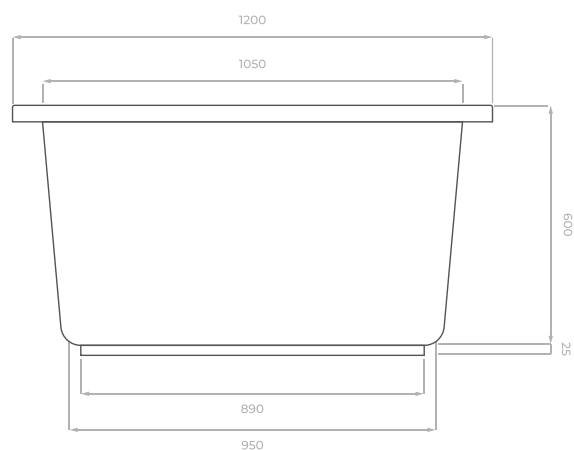

TECHNICAL DATASHEET

Omnitub Duo Flow

1400 x 1200 mm

KEY INFORMATION

Installed length	1400 mm
Installed width	1200 mm
Dry weight	47.85 kg
Number of feet	8
Water capacity	617 litres
Warranty	30 years
Minimum door width	630 mm
Interior and topside finish	Resin GRP Polished
Exterior finish	Fibreglass

Dimensions are shown in millimetres.

Notes

Our guarantee is subject to the product having been installed, used and maintained in accordance with our instructions. The guarantee applies to the original purchaser and is nontransferable. We recommend that this product is installed by a professional bathroom installer or fitter.