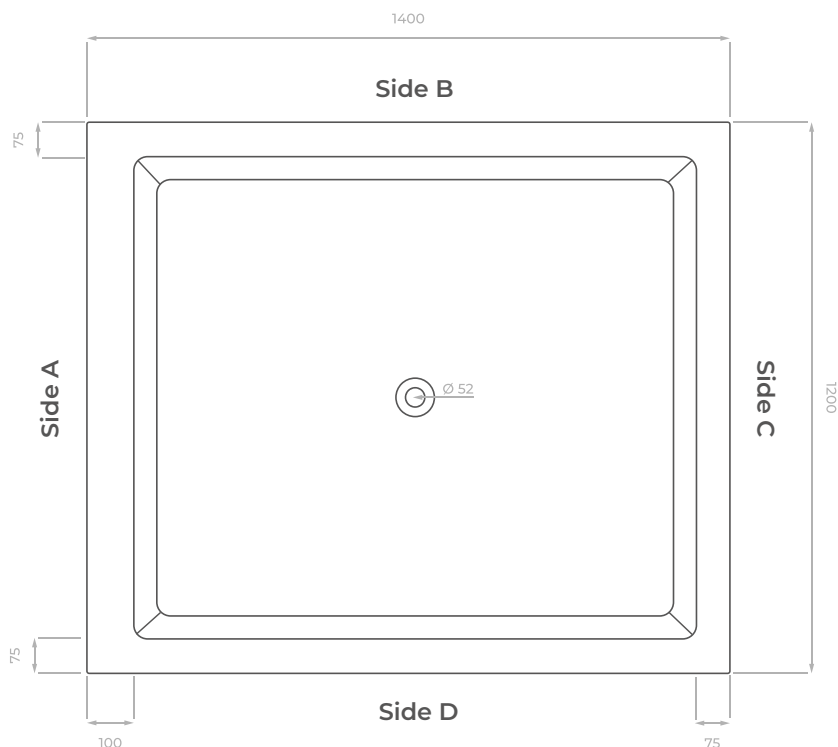

TECHNICAL DATASHEET

Omnitub Duo Flow

1400 x 1200 mm

KEY INFORMATION

Installed length	1400 mm
Installed width	1200 mm
Dry weight	47.85 kg
Number of feet	8
Water capacity	617 litres
Warranty	30 years
Minimum door width	630 mm
Interior and topside finish	Resin GRP Polished
Exterior finish	Fibreglass

Dimensions are shown in millimetres.

Notes

Our guarantee is subject to the product having been installed, used and maintained in accordance with our instructions. The guarantee applies to the original purchaser and is nontransferable. We recommend that this product is installed by a professional bathroom installer or fitter.