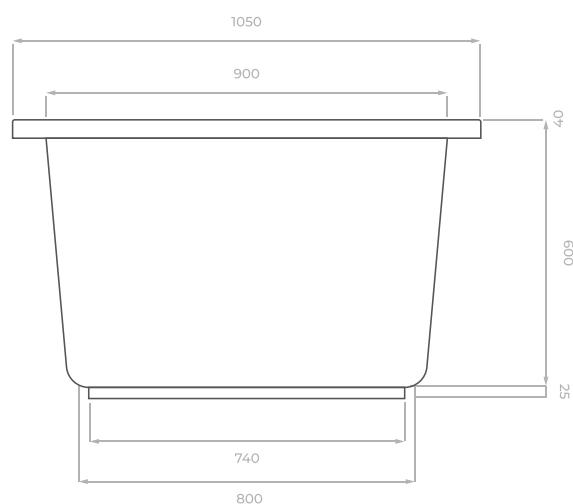

TECHNICAL DATASHEET

Omnitub Duo Max

1600 x 1050 mm

Dimensions are shown in millimetres.

KEY INFORMATION

Installed length	1600 mm
Installed width	1050 mm
Dry weight	43.95 kg
Number of feet	6
Water capacity	614 litres
Warranty	30 years
Minimum door width	630 mm
Interior and topside finish	Resin GRP Polished
Exterior finish	Fibreglass