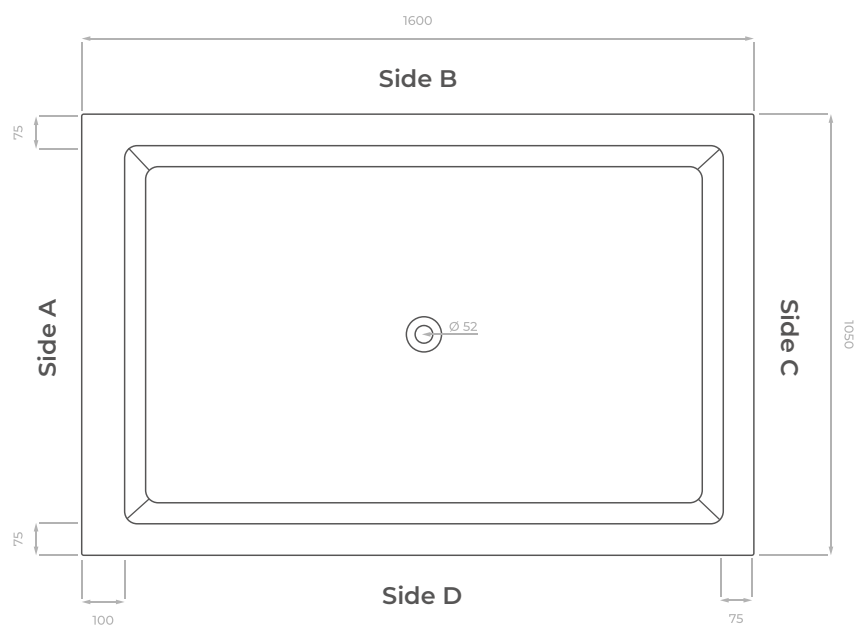

TECHNICAL DATASHEET

Omnitub Duo Max

1600 x 1050 mm

Dimensions are shown in millimetres.

KEY INFORMATION

Installed length	1600 mm
Installed width	1050 mm
Dry weight	43.95 kg
Number of feet	6
Water capacity	614 litres
Warranty	30 years
Minimum door width	630 mm
Interior and topside finish	Resin GRP Polished
Exterior finish	Fibreglass