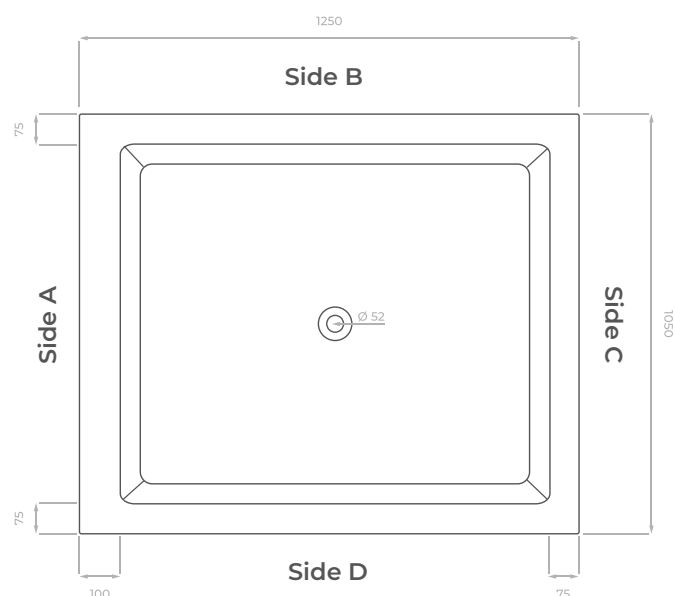

TECHNICAL DATASHEET

Omnitub Duo Plus

1250 x 1050 mm

KEY INFORMATION

Installed length	1250 mm
Installed width	1050 mm
Dry weight	32.95 kg
Number of feet	6
Water capacity	457 litres
Warranty	30 years
Minimum door width	630 mm
Interior and topside finish	Resin GRP Polished
Exterior finish	Fibreglass

Dimensions are shown in millimetres.

Notes

Our guarantee is subject to the product having been installed, used and maintained in accordance with our instructions. The guarantee applies to the original purchaser and is nontransferable. We recommend that this product is installed by a professional bathroom installer or fitter.