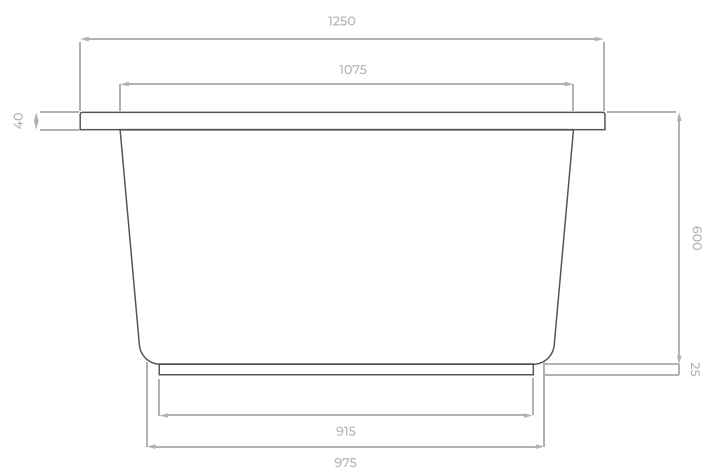

TECHNICAL DATASHEET

Omnitub Duo Plus

1250 x 1050 mm

KEY INFORMATION

Installed length	1250 mm
Installed width	1050 mm
Dry weight	32.95 kg
Number of feet	6
Water capacity	457 litres
Warranty	30 years
Minimum door width	630 mm
Interior and topside finish	Resin GRP Polished
Exterior finish	Fibreglass

Dimensions are shown in millimetres.

Notes

Our guarantee is subject to the product having been installed, used and maintained in accordance with our instructions. The guarantee applies to the original purchaser and is nontransferable. We recommend that this product is installed by a professional bathroom installer or fitter.