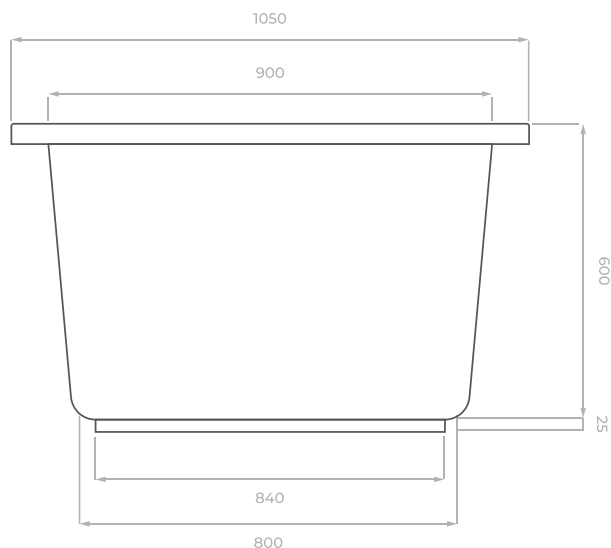

TECHNICAL DATASHEET

Omnitub Duo Plus

1250 x 1050 mm

KEY INFORMATION

Installed length	1250 mm
Installed width	1050 mm
Dry weight	32.95 kg
Number of feet	6
Water capacity	457 litres
Warranty	30 years
Minimum door width	630 mm
Interior and topside finish	Resin GRP Polished
Exterior finish	Fibreglass

Dimensions are shown in millimetres.

Notes

Our guarantee is subject to the product having been installed, used and maintained in accordance with our instructions. The guarantee applies to the original purchaser and is nontransferable. We recommend that this product is installed by a professional bathroom installer or fitter.