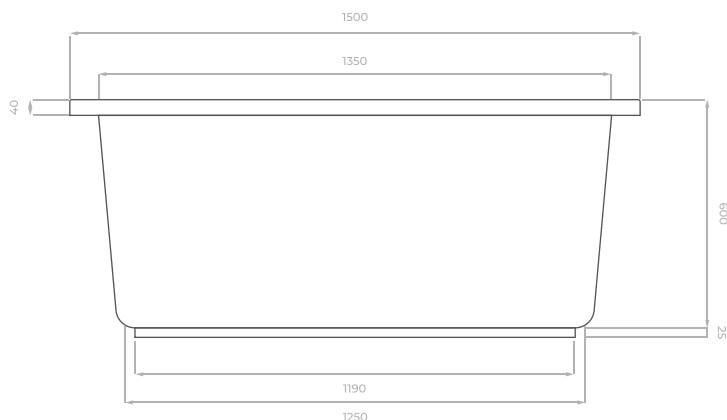

TECHNICAL DATASHEET

Omnitub Duo Ultra

1500 x 1500 mm

KEY INFORMATION

Installed length	1500 mm
Installed width	1500 mm
Dry weight	55,70 kg
Number of feet	8
Water capacity	870 litres
Warranty	30 years
Minimum door width	630 mm
Interior and topside finish	Resin GRP Polished
Exterior finish	Fibreglass

Dimensions are shown in millimetres.

Notes

Our guarantee is subject to the product having been installed, used and maintained in accordance with our instructions. The guarantee applies to the original purchaser and is nontransferable. We recommend that this product is installed by a professional bathroom installer or fitter.