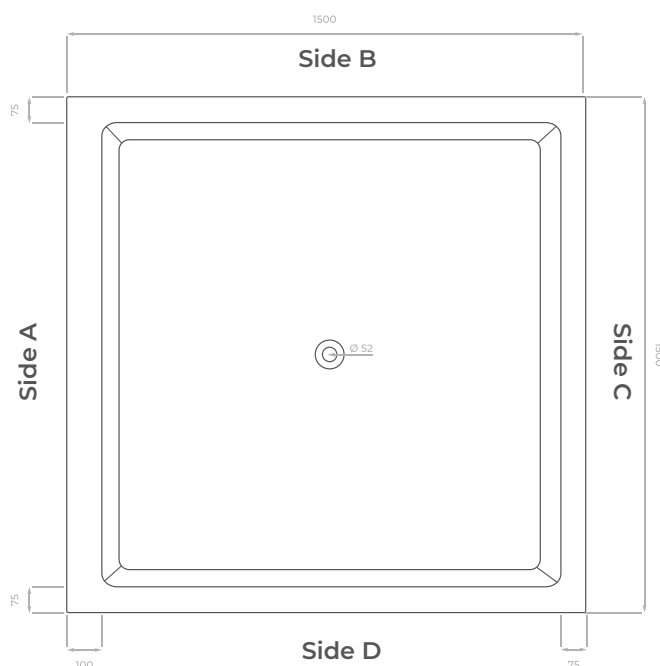

TECHNICAL DATASHEET

Omnitub Duo Ultra

1500 x 1500 mm

KEY INFORMATION

Installed length	1500 mm
Installed width	1500 mm
Dry weight	55,70 kg
Number of feet	8
Water capacity	870 litres
Warranty	30 years
Minimum door width	630 mm
Interior and topside finish	Resin GRP Polished
Exterior finish	Fibreglass

Dimensions are shown in millimetres.

Notes

Our guarantee is subject to the product having been installed, used and maintained in accordance with our instructions. The guarantee applies to the original purchaser and is nontransferable. We recommend that this product is installed by a professional bathroom installer or fitter.