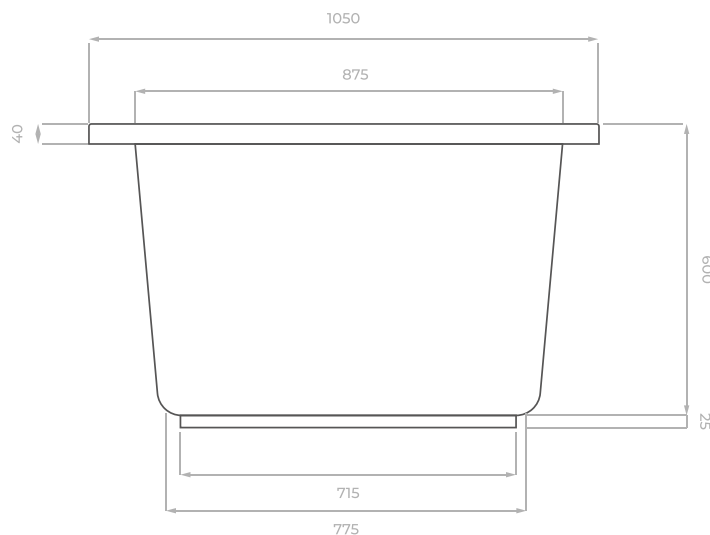

## Omnitub Duo

1050 x 1050 mm

### KEY INFORMATION

Installed length	1050 mm
Installed width	1050 mm
Dry weight	29 kg
Number of feet	5
Water capacity	368 litres
Warranty	30 years
Minimum door width	630 mm
Interior and topside finish	Resin GRP Polished
Exterior finish	Fibreglass

Dimensions are shown in millimetres.