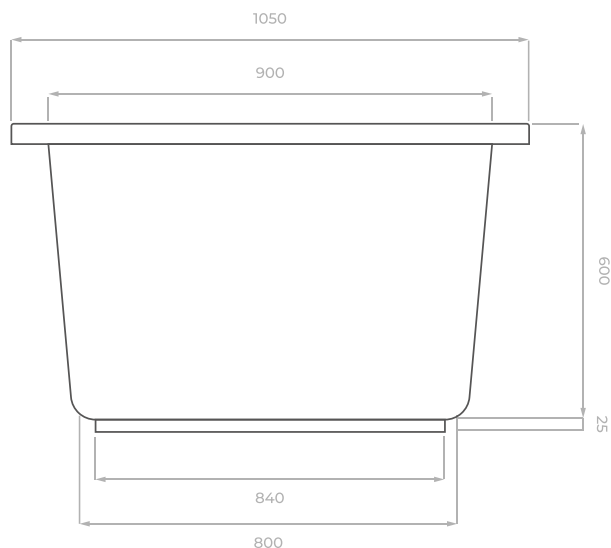

## Omnitub Duo

1050 x 1050 mm

### KEY INFORMATION

Installed length	1050 mm
Installed width	1050 mm
Dry weight	29 kg
Number of feet	5
Water capacity	368 litres
Warranty	30 years
Minimum door width	630 mm
Interior and topside finish	Resin GRP Polished
Exterior finish	Fibreglass

Dimensions are shown in millimetres.