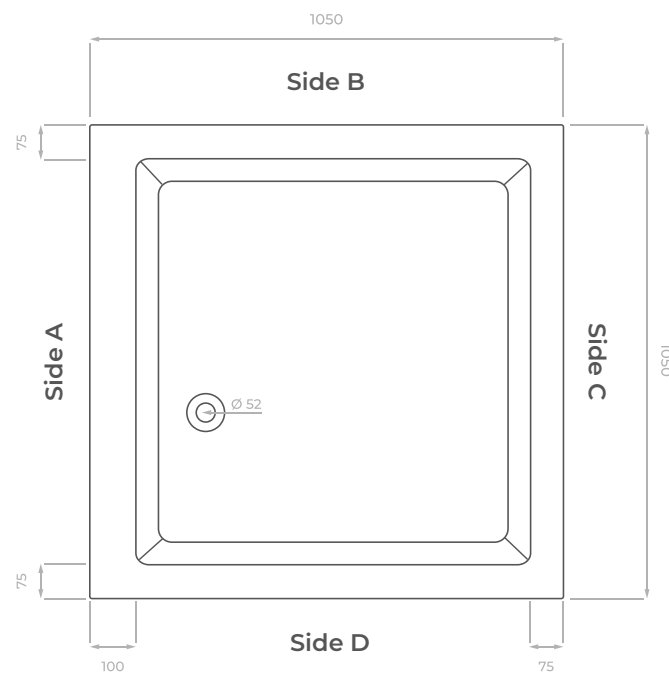

## Omnitub Duo

1050 x 1050 mm

### KEY INFORMATION

Installed length	1050 mm
Installed width	1050 mm
Dry weight	29 kg
Number of feet	5
Water capacity	368 litres
Warranty	30 years
Minimum door width	630 mm
Interior and topside finish	Resin GRP Polished
Exterior finish	Fibreglass

Dimensions are shown in millimetres.