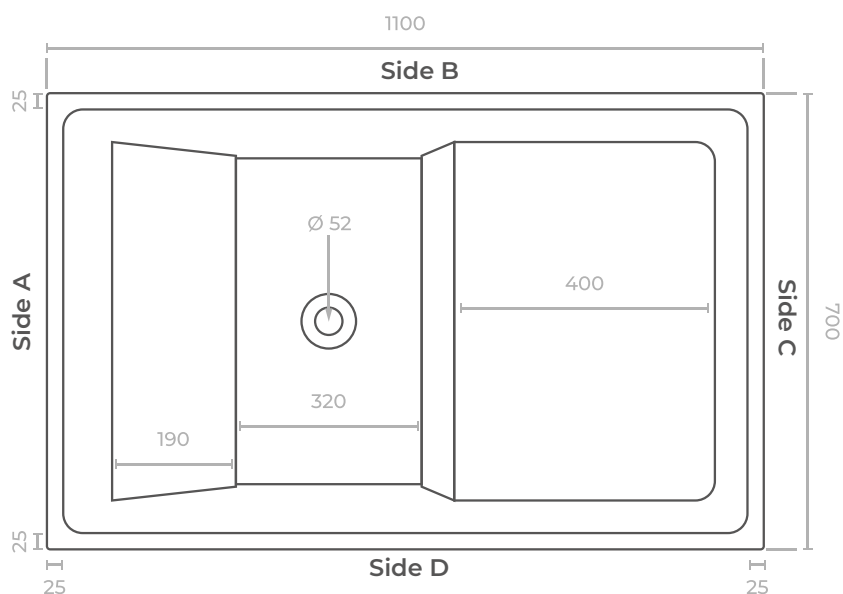

TECHNICAL DATASHEET

Omnitub Seated Tub

1100 x 700 x 1000

Dimensions are shown in millimetres.

KEY INFORMATION

Product length	1100 mm
Product width	700 mm
Product height	1000 mm
Dry weight	35 kg
Water capacity	393 litres
Warranty	30 years
Interior and topside finish	Resin GRP Polished
Exterior finish	Fibreglass