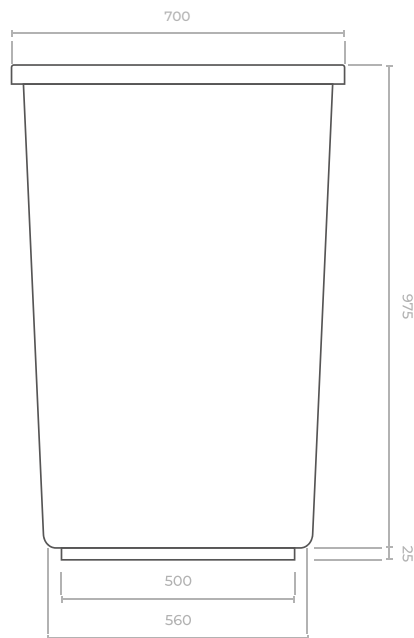

TECHNICAL DATASHEET

Omnitub Seated Tub

1100 x 700 x 1000

Dimensions are shown in millimetres.

KEY INFORMATION

Product length	1100 mm
Product width	700 mm
Product height	1000 mm
Dry weight	35 kg
Water capacity	393 litres
Warranty	30 years
Interior and topside finish	Resin GRP Polished
Exterior finish	Fibreglass