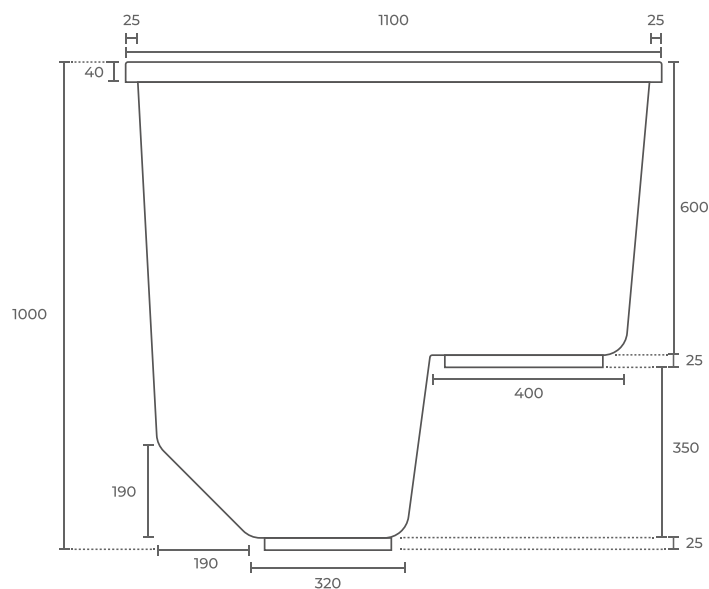

TECHNICAL DATASHEET

Omnitub Seated Tub

1100 x 700 x 1000

Dimensions are shown in millimetres.

KEY INFORMATION

Product length	1100 mm
Product width	700 mm
Product height	1000 mm
Dry weight	35 kg
Water capacity	393 litres
Warranty	30 years
Interior and topside finish	Resin GRP Polished
Exterior finish	Fibreglass