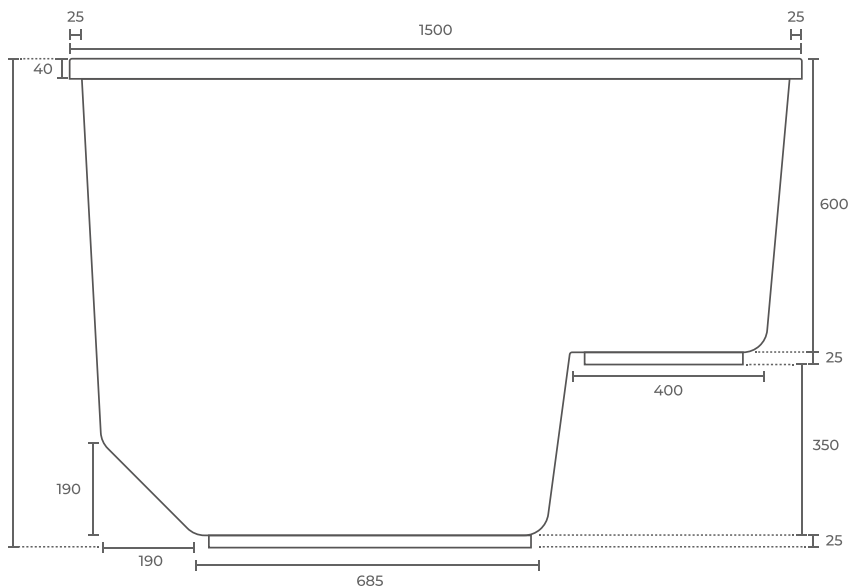

## Omnitub Seated Tub

1500 x 700 x 1000

Dimensions are shown in millimetres.

### SPECIFICATIONS

Product height	1000mm
Product length	1500mm
Product width	700mm
Dry weight	40.0 Kg
Usable litre capacity	546 litres
Warranty	30 years
Product shape	Rectangular
Surface finish	Gloss
Product code	#