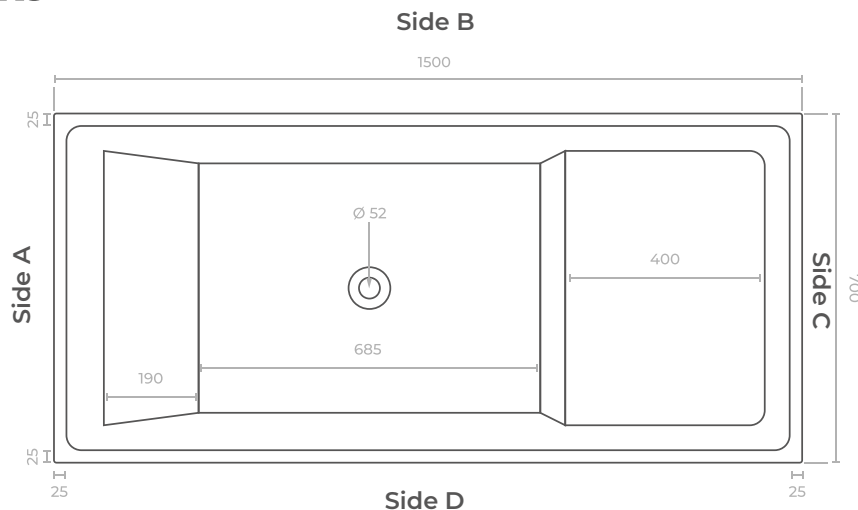

## Omnitub Seated Tub

1500 x 700 x 1000

Dimensions are shown in millimetres.

### SPECIFICATIONS

Product height	1000mm
Product length	1500mm
Product width	700mm
Dry weight	40.0 Kg
Usable litre capacity	546 litres
Warranty	30 years
Product shape	Rectangular
Surface finish	Gloss
Product code	#