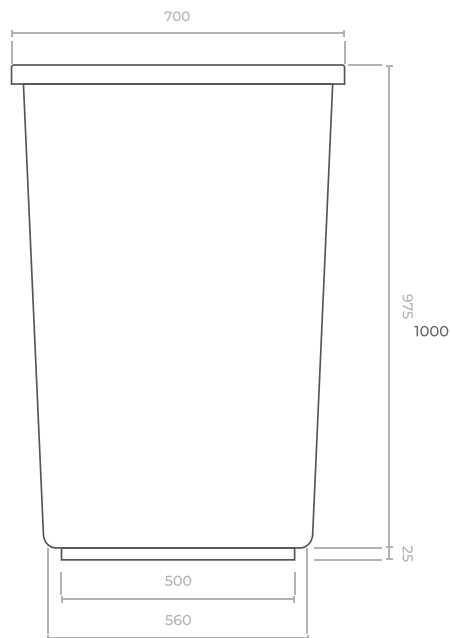

## Omnitub Seated Tub

1500 x 700 x 1000

Dimensions are shown in millimetres.

### SPECIFICATIONS

Product height	1000mm
Product length	1500mm
Product width	700mm
Dry weight	40.0 Kg
Usable litre capacity	546 litres
Warranty	30 years
Product shape	Rectangular
Surface finish	Gloss
Product code	#