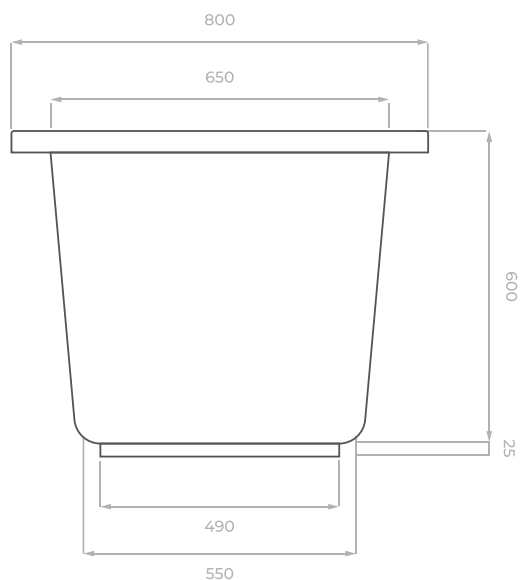

TECHNICAL DATASHEET

Omnitub Solo Extreme

1600 x 800 mm

Dimensions are shown in millimetres.

KEY INFORMATION

Installed length	1600 mm
Installed width	800 mm
Dry weight	32.45 kg
Number of feet	6
Water capacity	433 litres
Warranty	30 years
Minimum door width	630 mm
Interior and topside finish	Resin GRP Polished
Exterior finish	Fibreglass