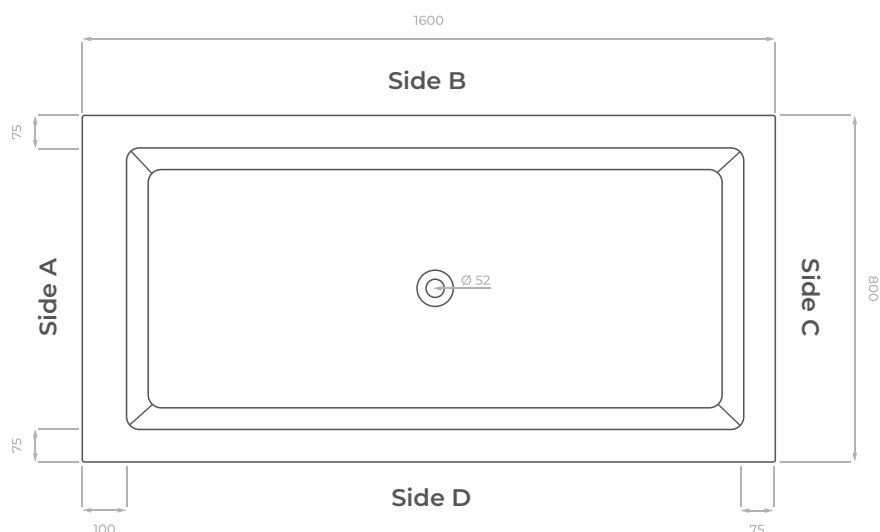

TECHNICAL DATASHEET

Omnitub Solo Extreme

1600 x 800 mm

Dimensions are shown in millimetres.

KEY INFORMATION

Installed length	1600 mm
Installed width	800 mm
Dry weight	32.45 kg
Number of feet	6
Water capacity	433 litres
Warranty	30 years
Minimum door width	630 mm
Interior and topside finish	Resin GRP Polished
Exterior finish	Fibreglass