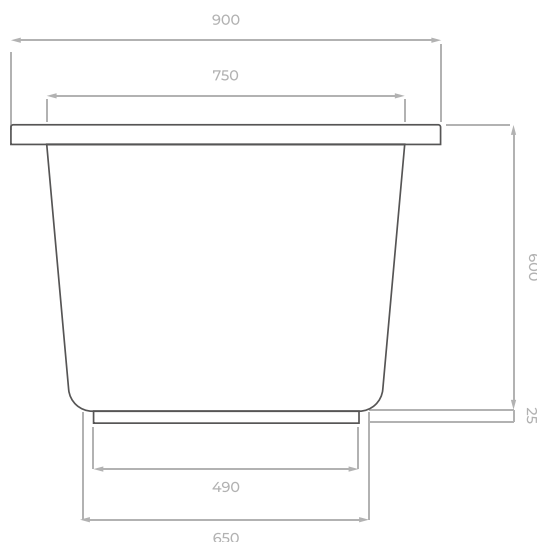

TECHNICAL DATASHEET

Omnitub Solo Flow

1400 x 900 mm

Dimensions are shown in millimetres.

KEY INFORMATION

| | |
|-----------------------------|--------------------|
| Installed length | 1400 mm |
| Installed width | 900 mm |
| Dry weight | 29.75 kg |
| Number of feet | 6 |
| Water capacity | 432 litres |
| Warranty | 30 years |
| Minimum door width | 630 mm |
| Interior and topside finish | Resin GRP Polished |
| Exterior finish | Fibreglass |