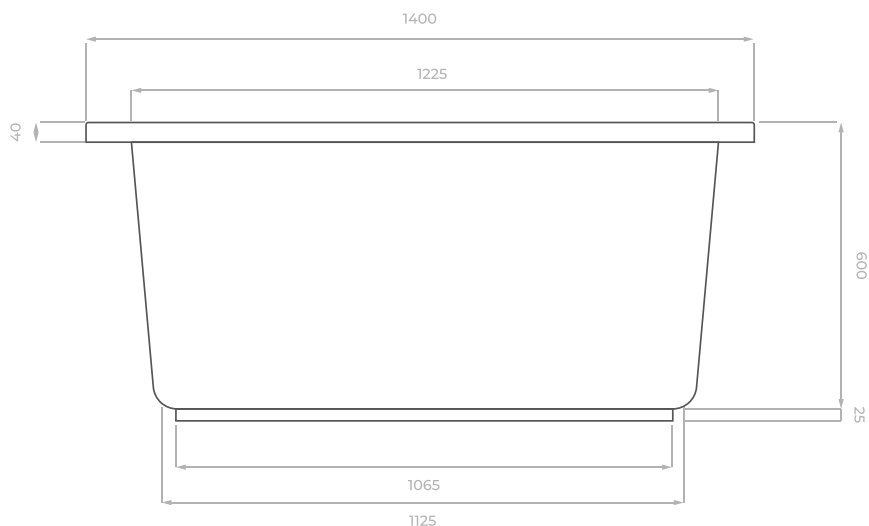

TECHNICAL DATASHEET

Omnitub Solo Flow

1400 x 900 mm

Dimensions are shown in millimetres.

KEY INFORMATION

| | |
|-----------------------------|--------------------|
| Installed length | 1400 mm |
| Installed width | 900 mm |
| Dry weight | 29.75 kg |
| Number of feet | 6 |
| Water capacity | 432 litres |
| Warranty | 30 years |
| Minimum door width | 630 mm |
| Interior and topside finish | Resin GRP Polished |
| Exterior finish | Fibreglass |