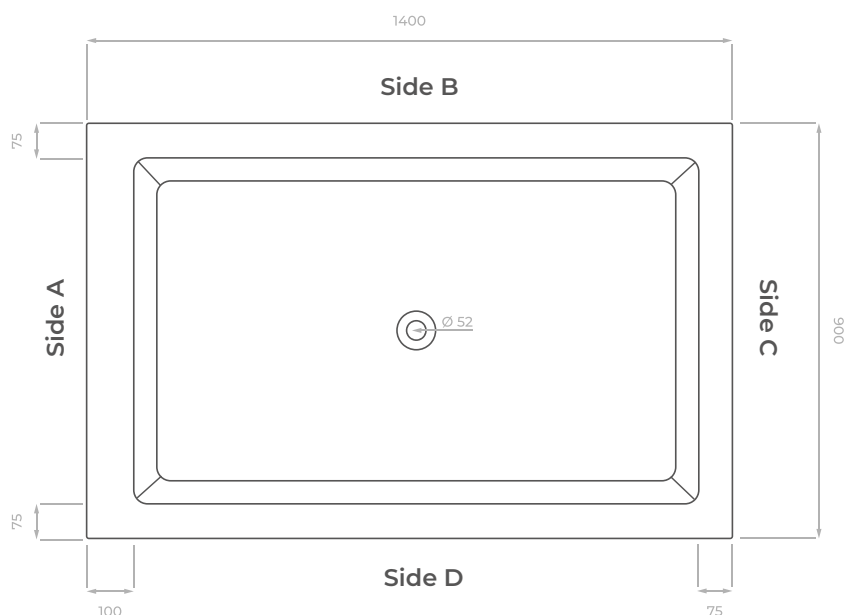

TECHNICAL DATASHEET

Omnitub Solo Flow

1400 x 900 mm

Dimensions are shown in millimetres.

KEY INFORMATION

| | |
|-----------------------------|--------------------|
| Installed length | 1400 mm |
| Installed width | 900 mm |
| Dry weight | 29.75 kg |
| Number of feet | 6 |
| Water capacity | 432 litres |
| Warranty | 30 years |
| Minimum door width | 630 mm |
| Interior and topside finish | Resin GRP Polished |
| Exterior finish | Fibreglass |