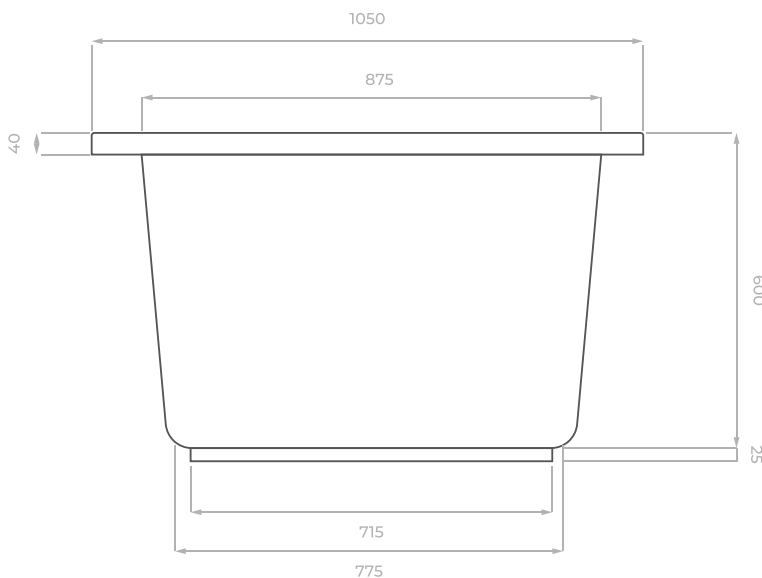

## Omnitub Solo Max

1050 x 800 mm

### KEY INFORMATION

Installed length	1050 mmv
Installed width	800 mm
Dry weight	21.35 kg
Number of feet	4
Water capacity	281.23 litres
Warranty	30 years
Minimum door width	630 mm
Interior and topside finish	Resin GRP Polished
Exterior finish	Fibreglass

Dimensions are shown in millimetres.