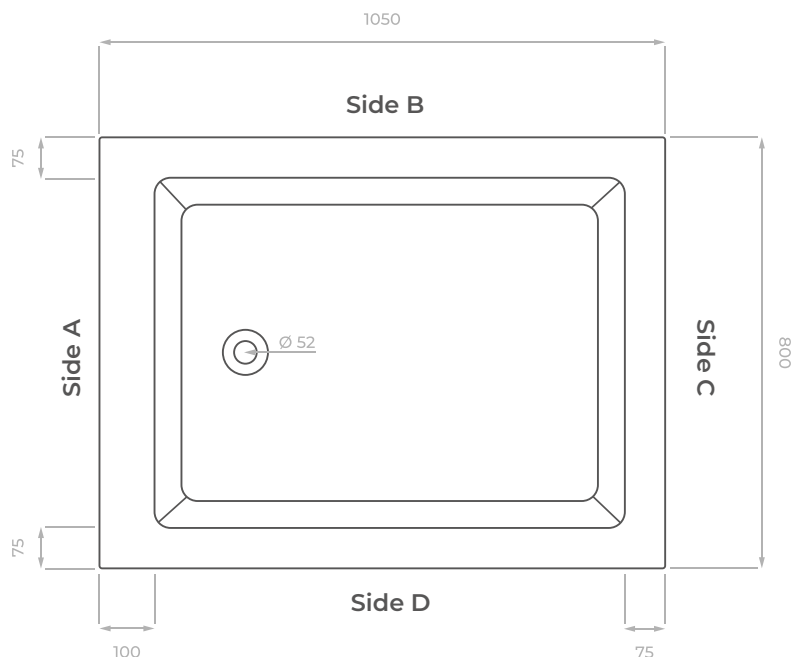

## Omnitub Solo Max

1050 x 800 mm

### KEY INFORMATION

Installed length	1050 mmv
Installed width	800 mm
Dry weight	21.35 kg
Number of feet	4
Water capacity	281.23 litres
Warranty	30 years
Minimum door width	630 mm
Interior and topside finish	Resin GRP Polished
Exterior finish	Fibreglass

Dimensions are shown in millimetres.