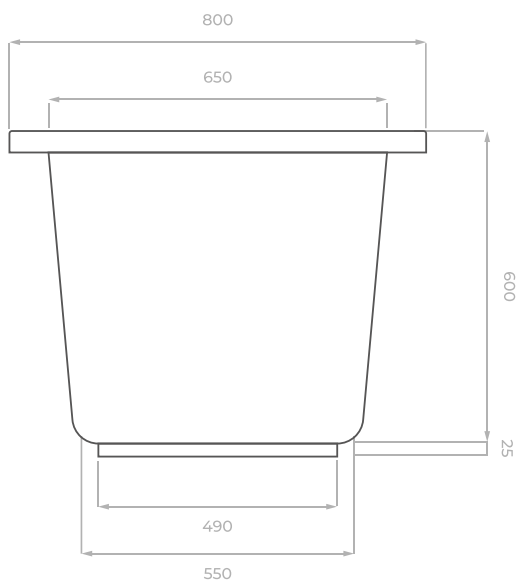

## Omnitub Solo Max

1050 x 800 mm

### KEY INFORMATION

Installed length	1050 mmv
Installed width	800 mm
Dry weight	21.35 kg
Number of feet	4
Water capacity	281.23 litres
Warranty	30 years
Minimum door width	630 mm
Interior and topside finish	Resin GRP Polished
Exterior finish	Fibreglass

Dimensions are shown in millimetres.