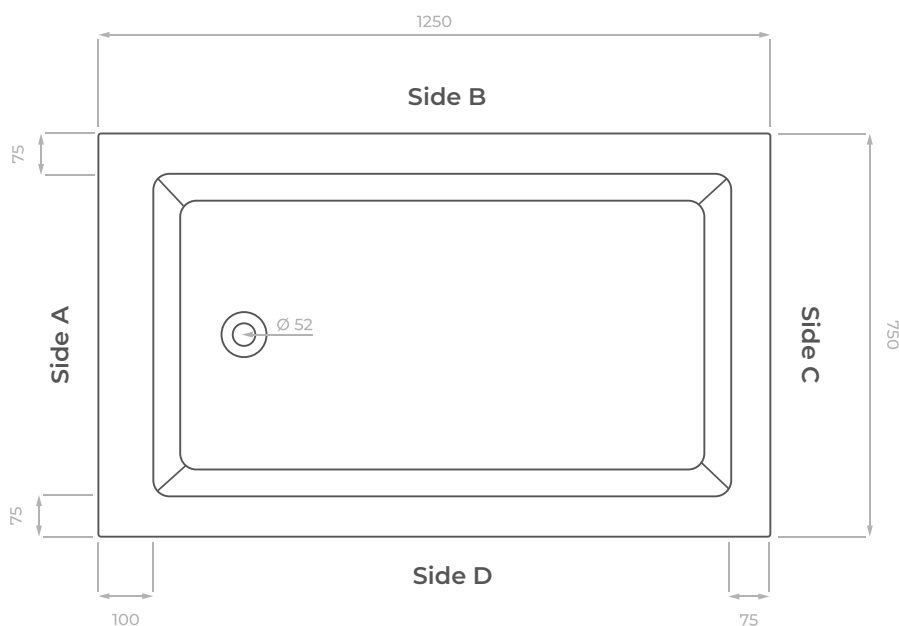

TECHNICAL DATASHEET

Omnitub Solo Plus

1250 x 750 mm

KEY INFORMATION

Installed length	1250 mm
Installed width	750 mm
Dry weight	25.30 kg
Number of feet	5
Water capacity	287 litres
Warranty	30 years
Minimum door width	630 mm
Interior and topside finish	Resin GRP Polished
Exterior finish	Fibreglass

Dimensions are shown in millimetres.

Notes

Our guarantee is subject to the product having been installed, used and maintained in accordance with our instructions. The guarantee applies to the original purchaser and is nontransferable. We recommend that this product is installed by a professional bathroom installer or fitter.