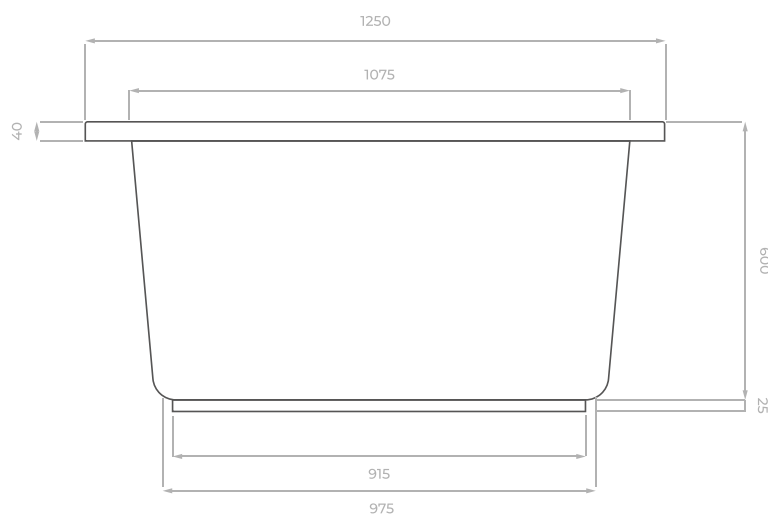

TECHNICAL DATASHEET

Omnitub Solo Plus

1250 x 750 mm

KEY INFORMATION

Installed length	1250 mm
Installed width	750 mm
Dry weight	25.30 kg
Number of feet	5
Water capacity	287 litres
Warranty	30 years
Minimum door width	630 mm
Interior and topside finish	Resin GRP Polished
Exterior finish	Fibreglass

Dimensions are shown in millimetres.

Notes

Our guarantee is subject to the product having been installed, used and maintained in accordance with our instructions. The guarantee applies to the original purchaser and is nontransferable. We recommend that this product is installed by a professional bathroom installer or fitter.