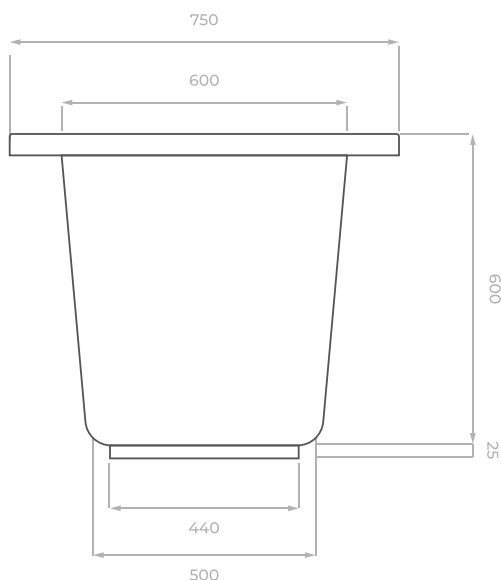

TECHNICAL DATASHEET

Omnitub Solo Plus

1250 x 750 mm

KEY INFORMATION

Installed length	1250 mm
Installed width	750 mm
Dry weight	25.30 kg
Number of feet	5
Water capacity	287 litres
Warranty	30 years
Minimum door width	630 mm
Interior and topside finish	Resin GRP Polished
Exterior finish	Fibreglass

Dimensions are shown in millimetres.

Notes

Our guarantee is subject to the product having been installed, used and maintained in accordance with our instructions. The guarantee applies to the original purchaser and is nontransferable. We recommend that this product is installed by a professional bathroom installer or fitter.