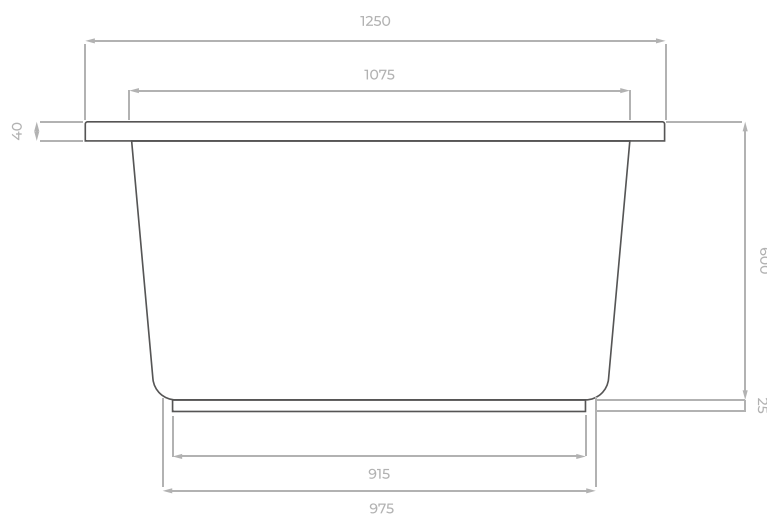

TECHNICAL DATASHEET

Omnitub Solo Supreme

1250 x 850 mm

Dimensions are shown in millimetres.

KEY INFORMATION

Installed length	1250 mm
Installed width	850 mm
Dry weight	29.50 kg
Number of feet	6
Water capacity	350 litres
Warranty	30 years
Minimum door width	630 mm
Interior and topside finish	Resin GRP Polished
Exterior finish	Fibreglass