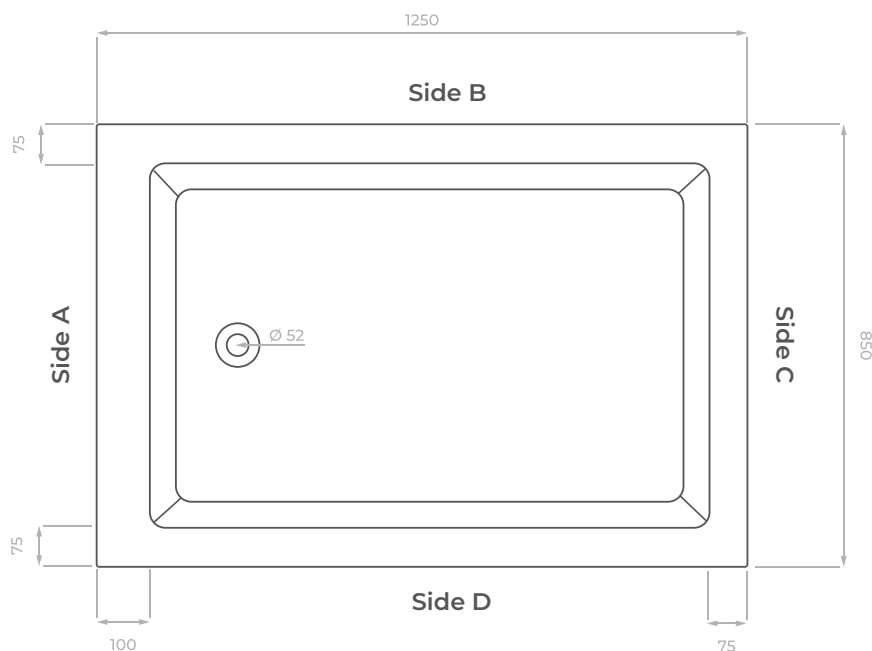

TECHNICAL DATASHEET

Omnitub Solo Supreme

1250 x 850 mm

Dimensions are shown in millimetres.

KEY INFORMATION

Installed length	1250 mm
Installed width	850 mm
Dry weight	29.50 kg
Number of feet	6
Water capacity	350 litres
Warranty	30 years
Minimum door width	630 mm
Interior and topside finish	Resin GRP Polished
Exterior finish	Fibreglass