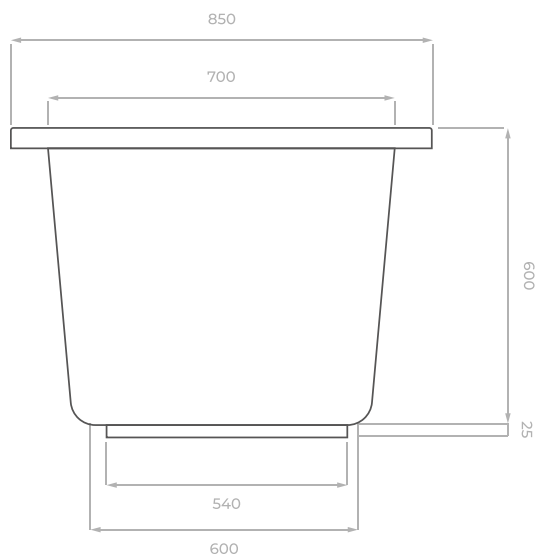

TECHNICAL DATASHEET

Omnitub Solo Supreme

1250 x 850 mm

Dimensions are shown in millimetres.

KEY INFORMATION

Installed length	1250 mm
Installed width	850 mm
Dry weight	29.50 kg
Number of feet	6
Water capacity	350 litres
Warranty	30 years
Minimum door width	630 mm
Interior and topside finish	Resin GRP Polished
Exterior finish	Fibreglass