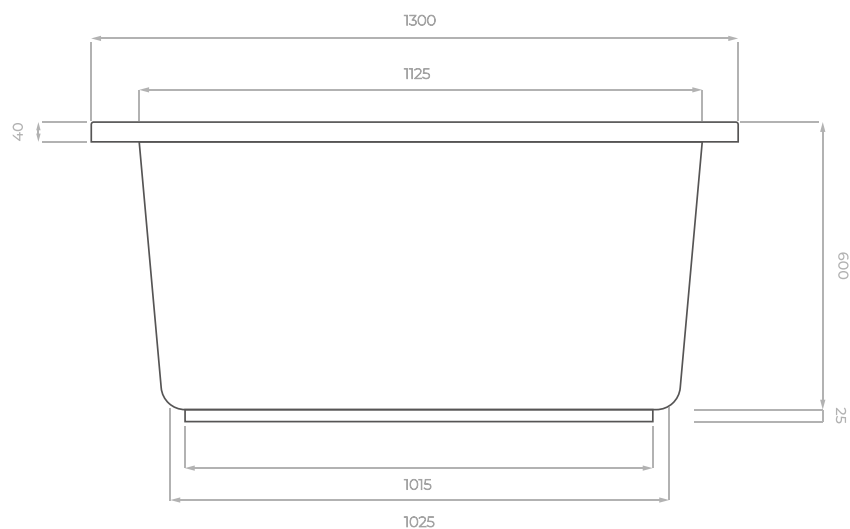

TECHNICAL DATASHEET

Omnitub Solo Sups

1350 x 950 mm

Dimensions are shown in millimetres.

SPECIFICATIONS

Product depth	600mm
Product height	625mm
Product length	1300mm
Product width	950mm
Dry weight	30.0
Usable litre capacity	432 litres
Warranty	30 years
Product shape	Rectangular
Surface finish	Gloss
Product code	5060672790246