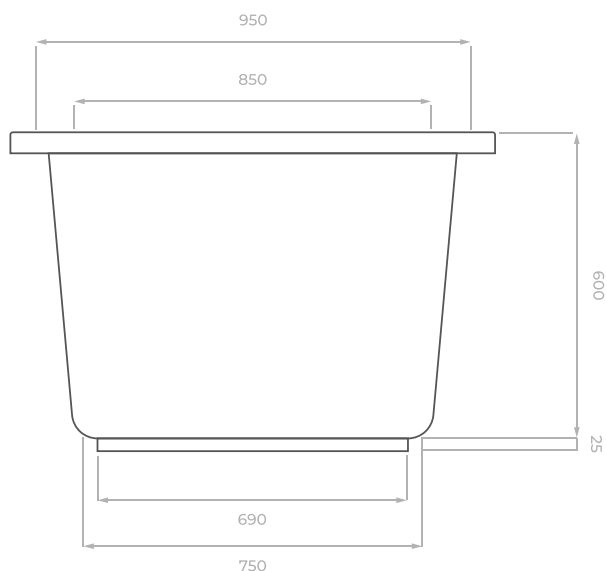

TECHNICAL DATASHEET

Omnitub Solo Sups

1350 x 950 mm

Dimensions are shown in millimetres.

SPECIFICATIONS

Product depth	600mm
Product height	625mm
Product length	1300mm
Product width	950mm
Dry weight	30.0
Usable litre capacity	432 litres
Warranty	30 years
Product shape	Rectangular
Surface finish	Gloss
Product code	5060672790246