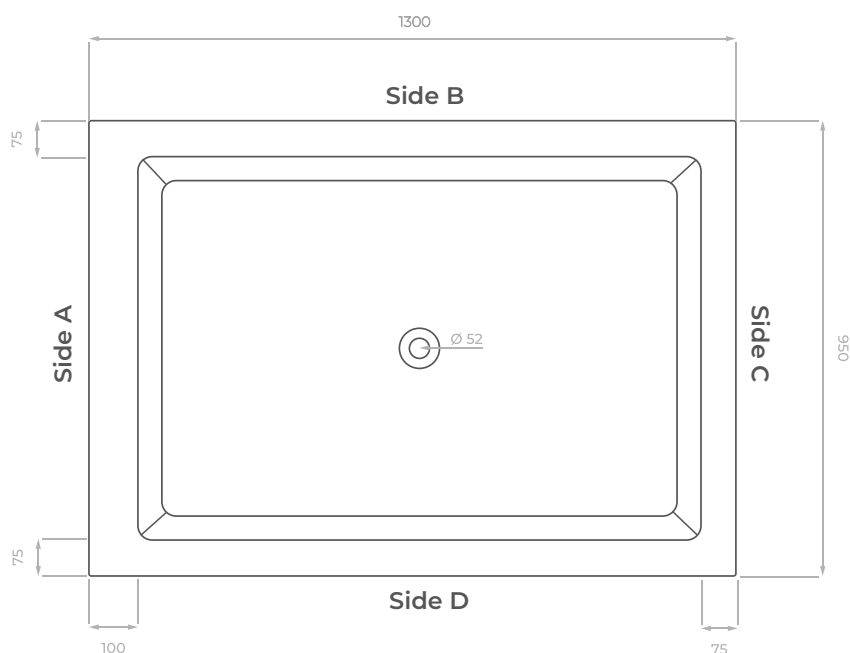

TECHNICAL DATASHEET

Omnitub Solo Sups

1350 x 950 mm

Dimensions are shown in millimetres.

SPECIFICATIONS

Product depth	600mm
Product height	625mm
Product length	1300mm
Product width	950mm
Dry weight	30.0
Usable litre capacity	432 litres
Warranty	30 years
Product shape	Rectangular
Surface finish	Gloss
Product code	5060672790246