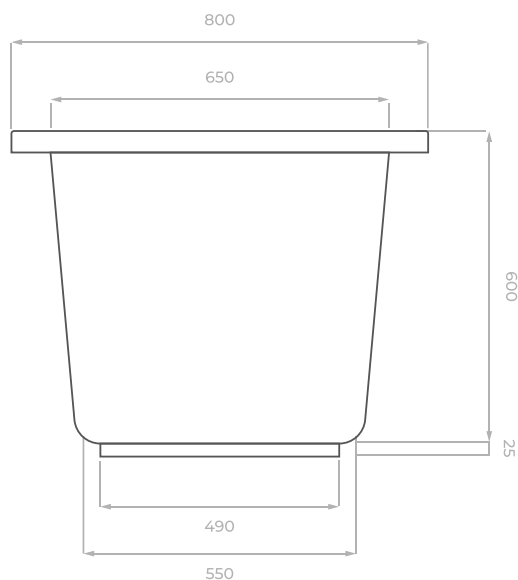

## Omnitub Solo Ultra

1500 x 800 mm

Dimensions are shown in millimetres.

### KEY INFORMATION

|                             |                    |
|-----------------------------|--------------------|
| Installed length            | 1500 mm            |
| Installed width             | 800 mm             |
| Dry weight                  | 28.50 kg           |
| Number of feet              | 6                  |
| Water capacity              | 402 litres         |
| Warranty                    | 30 years           |
| Minimum door width          | 630 mm             |
| Interior and topside finish | Resin GRP Polished |
| Exterior finish             | Fibreglass         |