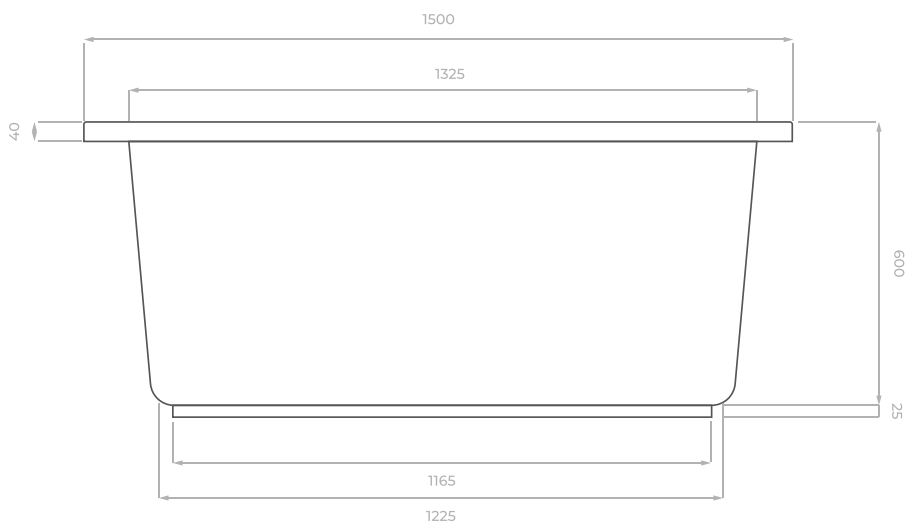

## Omnitub Solo Ultra

1500 x 800 mm

Dimensions are shown in millimetres.

### KEY INFORMATION

|                             |                    |
|-----------------------------|--------------------|
| Installed length            | 1500 mm            |
| Installed width             | 800 mm             |
| Dry weight                  | 28.50 kg           |
| Number of feet              | 6                  |
| Water capacity              | 402 litres         |
| Warranty                    | 30 years           |
| Minimum door width          | 630 mm             |
| Interior and topside finish | Resin GRP Polished |
| Exterior finish             | Fibreglass         |