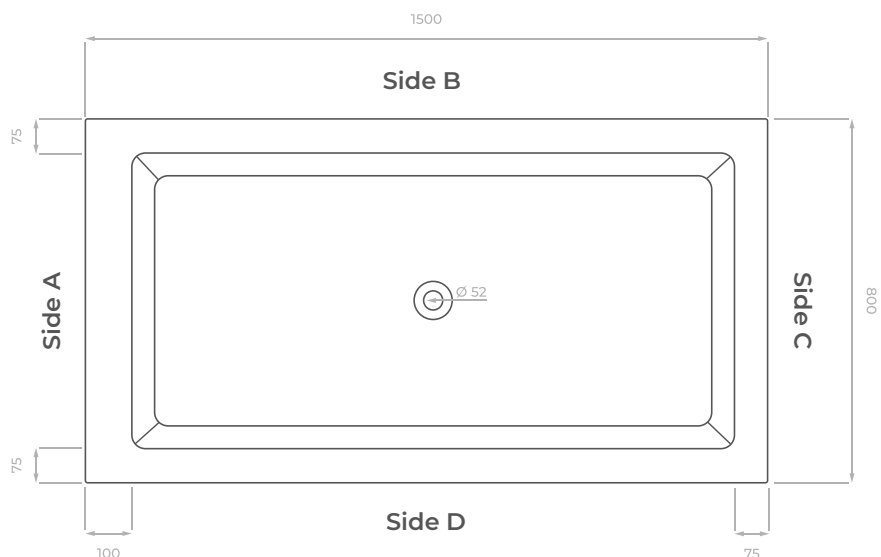

## Omnitub Solo Ultra

1500 x 800 mm

Dimensions are shown in millimetres.

### KEY INFORMATION

|                             |                    |
|-----------------------------|--------------------|
| Installed length            | 1500 mm            |
| Installed width             | 800 mm             |
| Dry weight                  | 28.50 kg           |
| Number of feet              | 6                  |
| Water capacity              | 402 litres         |
| Warranty                    | 30 years           |
| Minimum door width          | 630 mm             |
| Interior and topside finish | Resin GRP Polished |
| Exterior finish             | Fibreglass         |