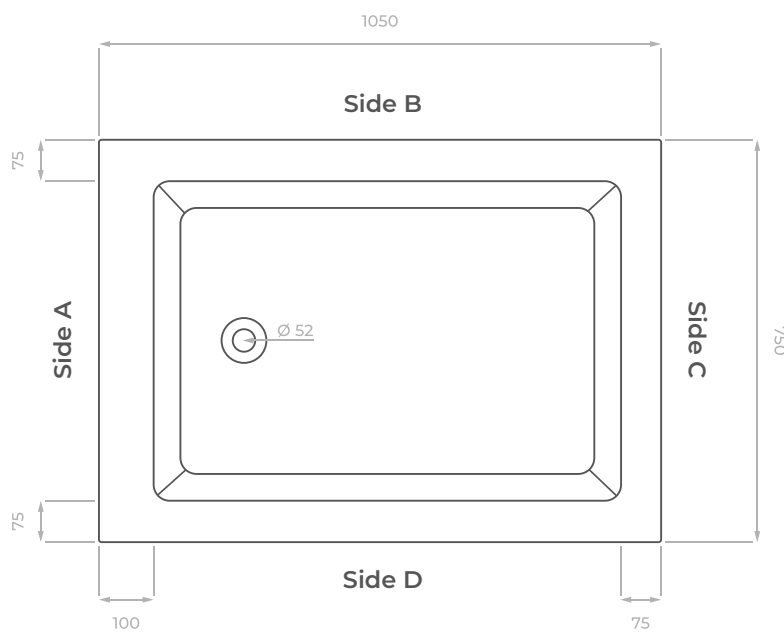

TECHNICAL DATASHEET

Omnitub Solo

1050 x 750 mm

KEY INFORMATION

Installed length	1050 mm
Installed width	750 mm
Dry weight	19.85 kg
Number of feet	4
Water capacity	230 litres
Warranty	30 years
Minimum door width	630 mm
Interior and topside finish	Resin GRP Polished
Exterior finish	Fibreglass

Dimensions are shown in millimetres.

Notes

Our guarantee is subject to the product having been installed, used and maintained in accordance with our instructions. The guarantee applies to the original purchaser and is nontransferable. We recommend that this product is installed by a professional bathroom installer or fitter.