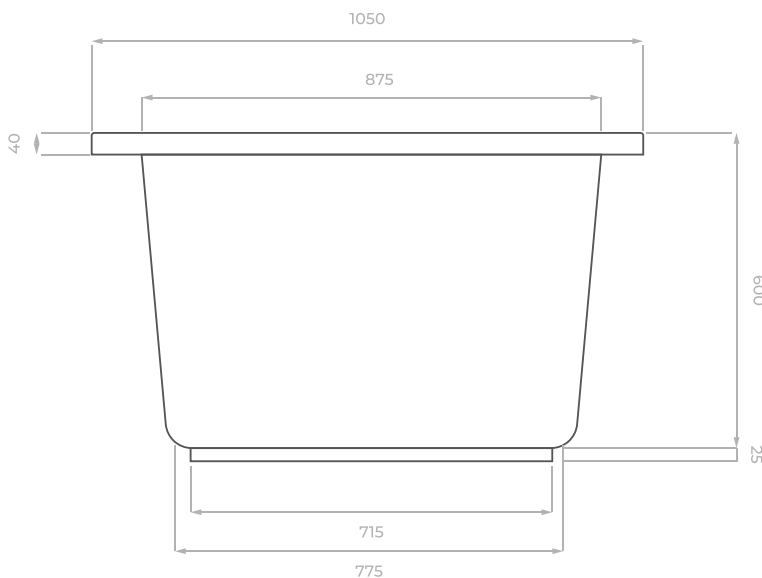

TECHNICAL DATASHEET

Omnitub Solo

1050 x 750 mm

KEY INFORMATION

Installed length	1050 mm
Installed width	750 mm
Dry weight	19.85 kg
Number of feet	4
Water capacity	230 litres
Warranty	30 years
Minimum door width	630 mm
Interior and topside finish	Resin GRP Polished
Exterior finish	Fibreglass

Dimensions are shown in millimetres.

Notes

Our guarantee is subject to the product having been installed, used and maintained in accordance with our instructions. The guarantee applies to the original purchaser and is nontransferable. We recommend that this product is installed by a professional bathroom installer or fitter.