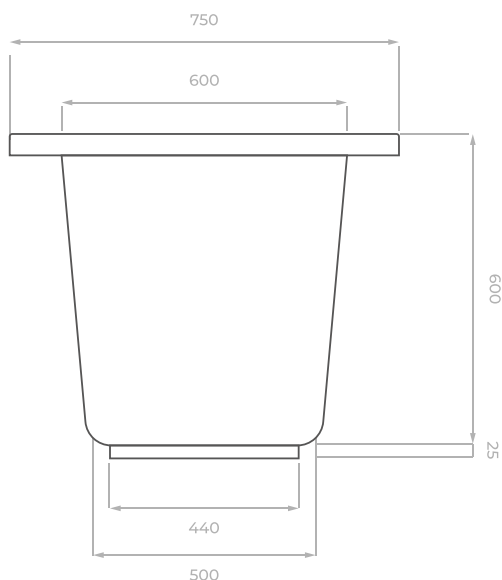

TECHNICAL DATASHEET

Omnitub Solo

1050 x 750 mm

KEY INFORMATION

Installed length	1050 mm
Installed width	750 mm
Dry weight	19.85 kg
Number of feet	4
Water capacity	230 litres
Warranty	30 years
Minimum door width	630 mm
Interior and topside finish	Resin GRP Polished
Exterior finish	Fibreglass

Dimensions are shown in millimetres.

Notes

Our guarantee is subject to the product having been installed, used and maintained in accordance with our instructions. The guarantee applies to the original purchaser and is nontransferable. We recommend that this product is installed by a professional bathroom installer or fitter.